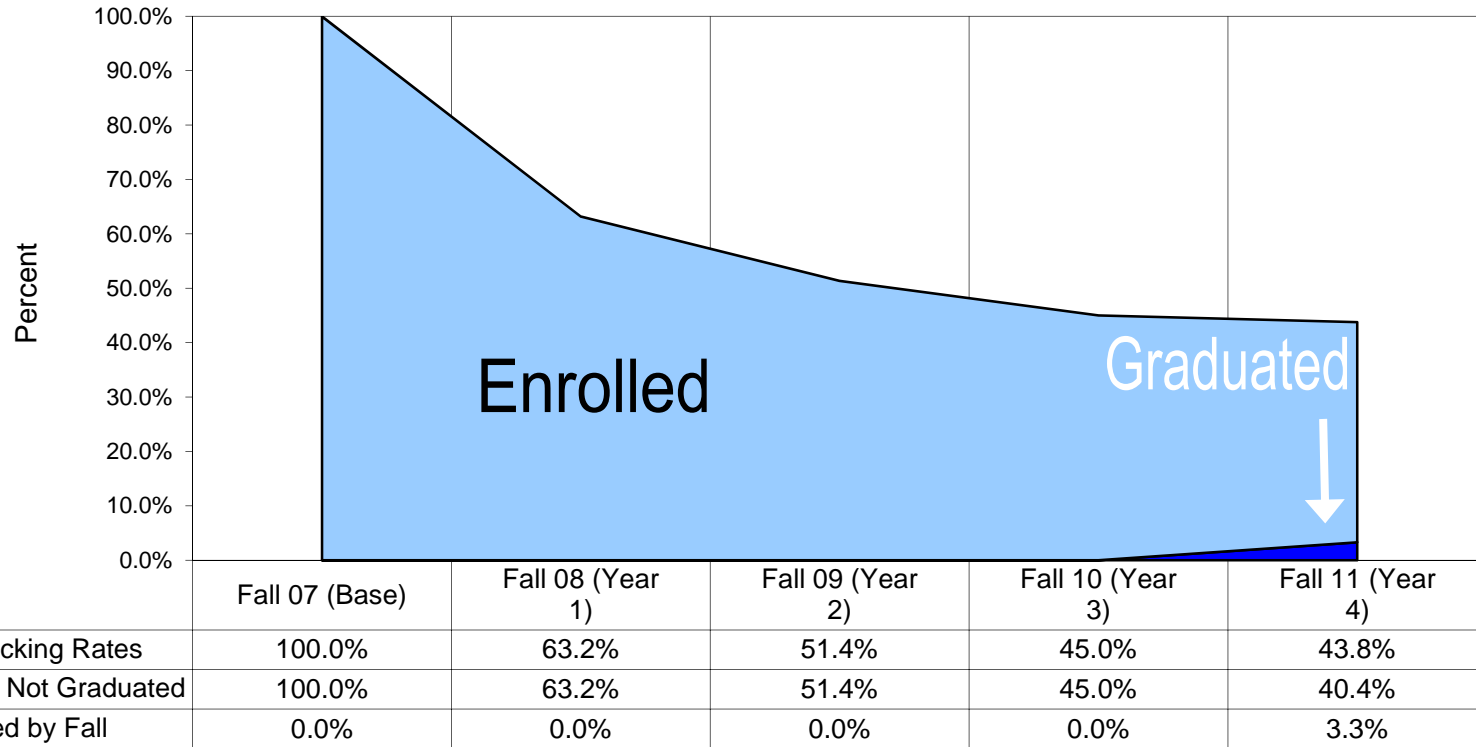

## Fall 2007 First Time Freshmen

Cohort size: 989

### Graduation and Tracking Rates

Stacked Area Graph: Fall-to-Fall Return Rates and Degrees Conferred before Fall Term

Years Tracked