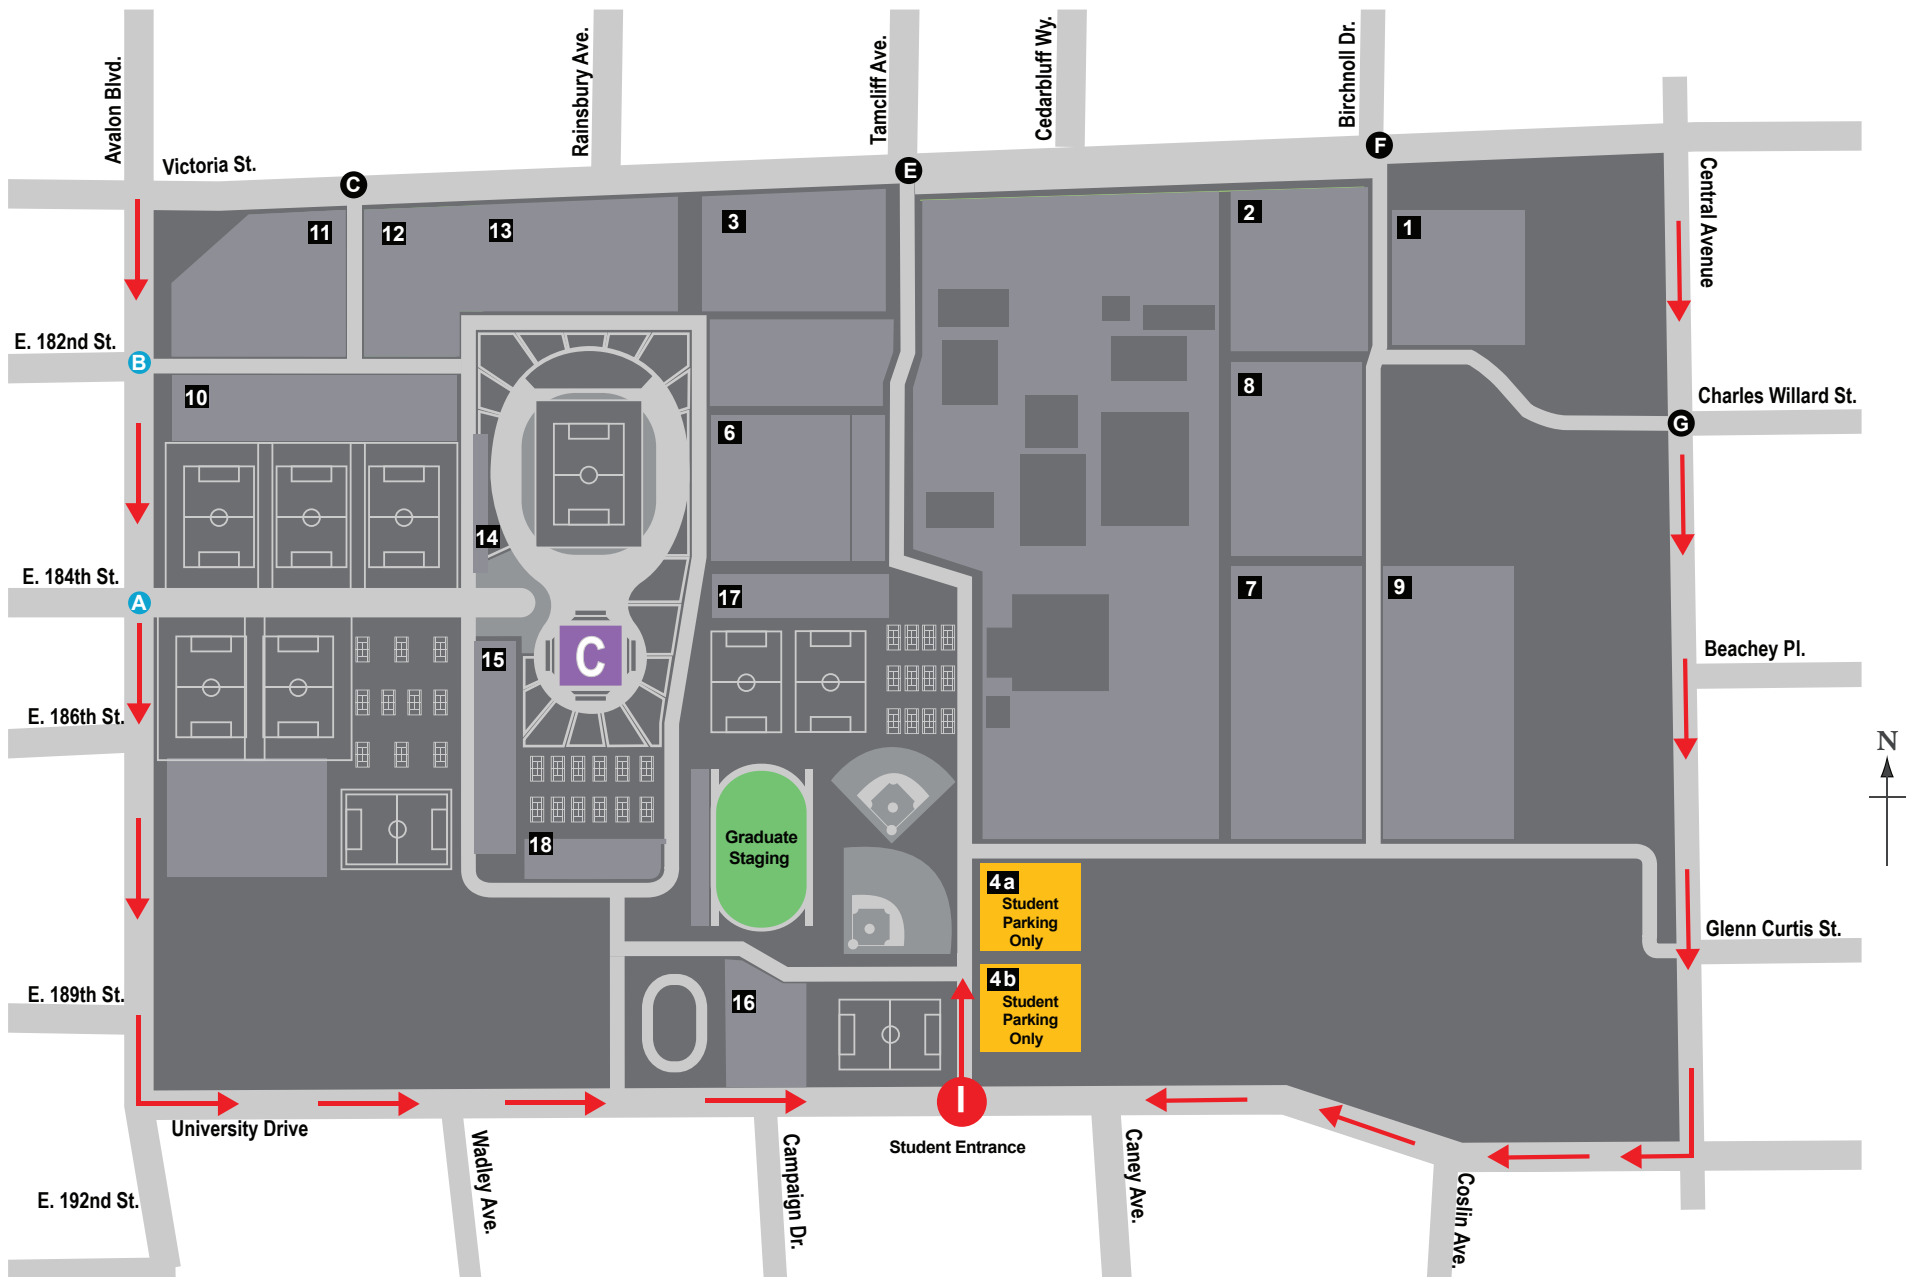

# Commencement Parking

**California State University, Dominguez Hills**  
 1000 East Victoria Street | Carson, CA 90747

- Graduate Staging
- Parking Entrance Gate
- Commencement Parking
- C Commencement Location