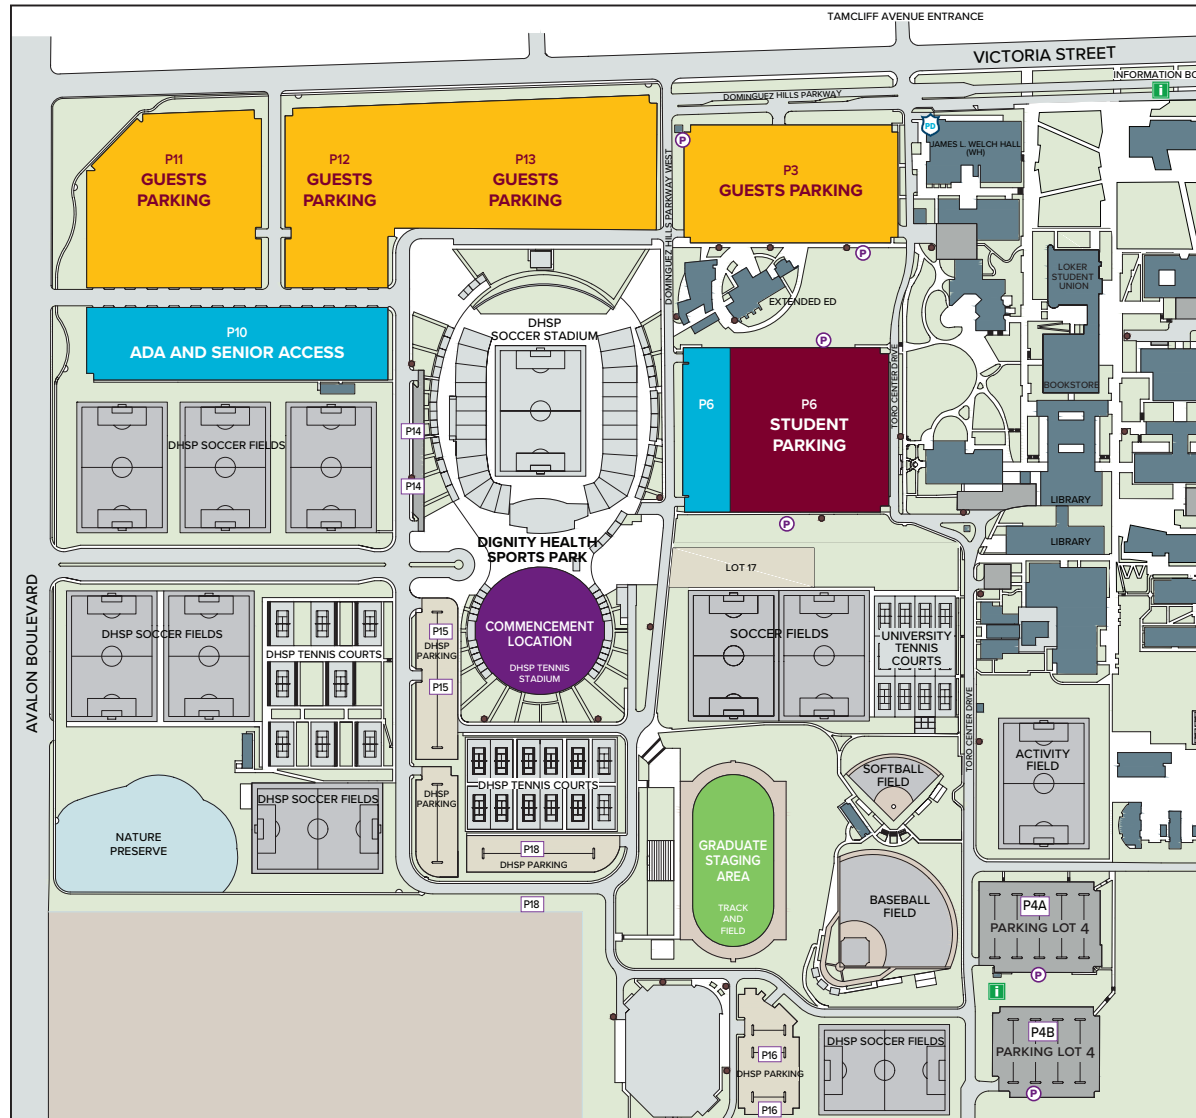

COMMENCEMENT

May 19 and 20, 2023 • Dignity Health Sports Park's Tennis Stadium

Student Parking : Lot 6

Guests Parking: Lot 11, 12, 13, and 3

ADA and Senior Access: Lot 6 and Lot 10

From Los Angeles: 110 south - Follow the Harbor Freeway (110) south to the Artesia Freeway (91) east to Avalon Blvd. Take Avalon Blvd. south to Victoria Street, turn left. The entrance to campus is a right turn at Tamcliff Avenue.

From Santa Monica: 10 East - Follow the Santa Monica Freeway (10) east to the San Diego Freeway (405) south toward Long Beach. Exit at the Vermont Avenue off-ramp. Turn left (east) onto 190th Street. Follow 190th Street east for approximately two miles (190th Street becomes Victoria Street). The campus entrance is a right turn at Tamcliff Avenue, the second traffic signal past Avalon Blvd.

From San Fernando Valley: 405 South - Follow the San Diego Freeway (405) south toward Long Beach. Exit on the Vermont Avenue off-ramp. Turn left (east) onto 190th Street. Follow 190th Street east for approximately two miles (190th Street becomes Victoria Street). The campus entrance is a right turn at Tamcliff Avenue, the second traffic signal past Avalon Blvd.

From San Diego: 405 North - Follow the San Diego Freeway (405) north toward Los Angeles to Avalon Blvd. (north) off-ramp. Take Avalon Blvd. north (right) to Victoria Street. Turn right (east) onto Victoria Street. The entrance to campus is a right turn at Tamcliff Avenue.