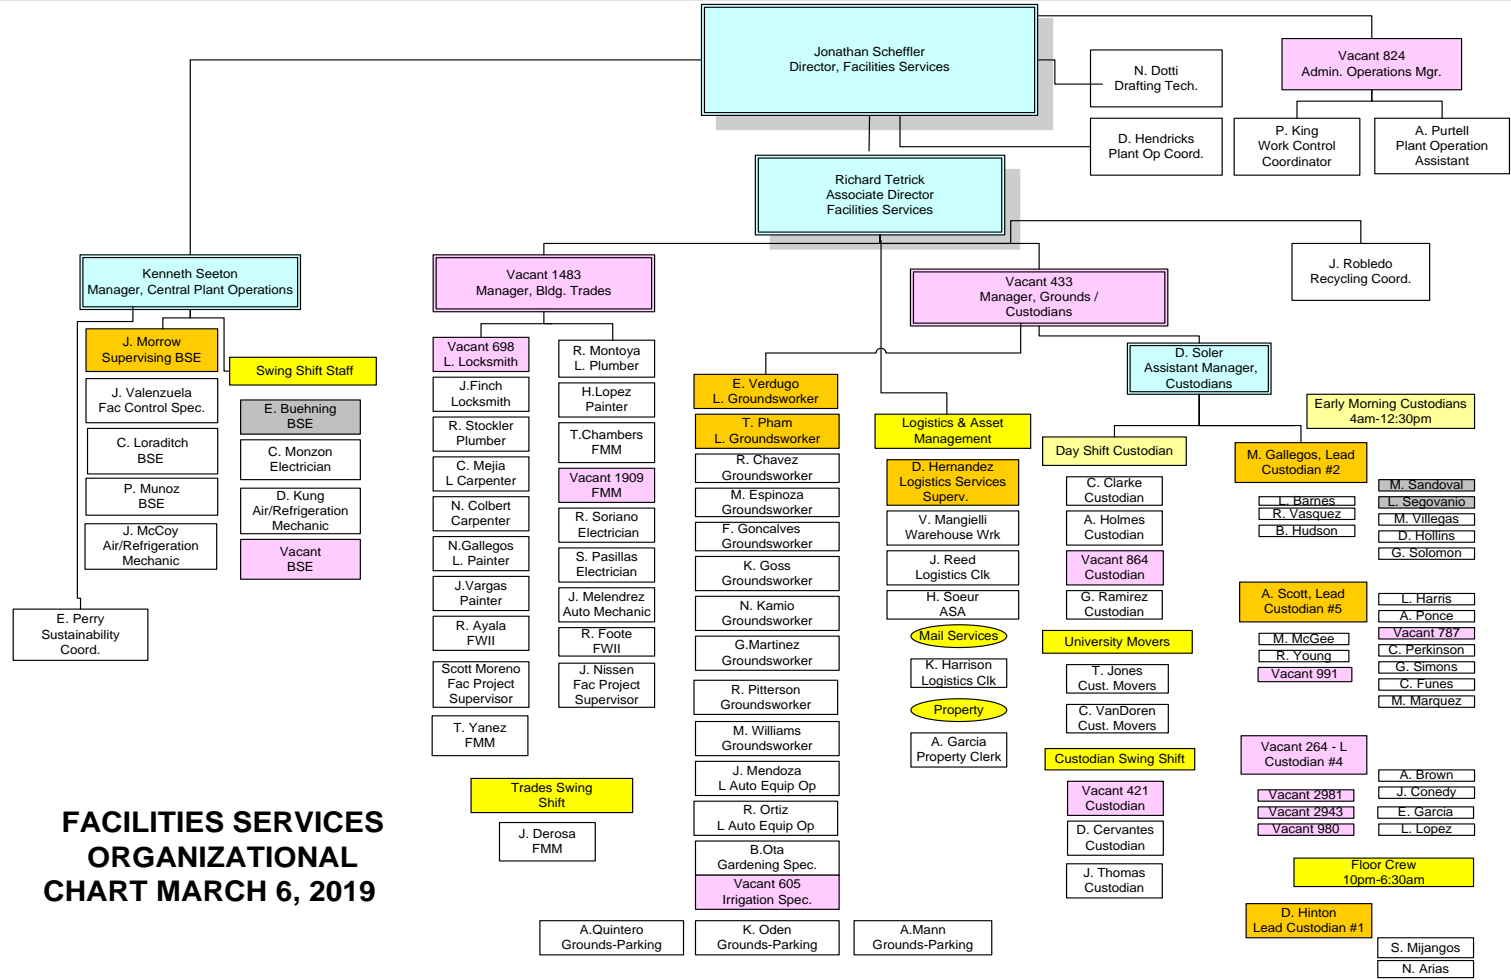

FACILITIES SERVICES ORGANIZATIONAL CHART MARCH 6, 2019

Vacant Positions or New Positions
 Managers / Administrators
 Unit Heading or Shift Designation

Supervisor or Lead
 Employee on Leave
 Employee in Training