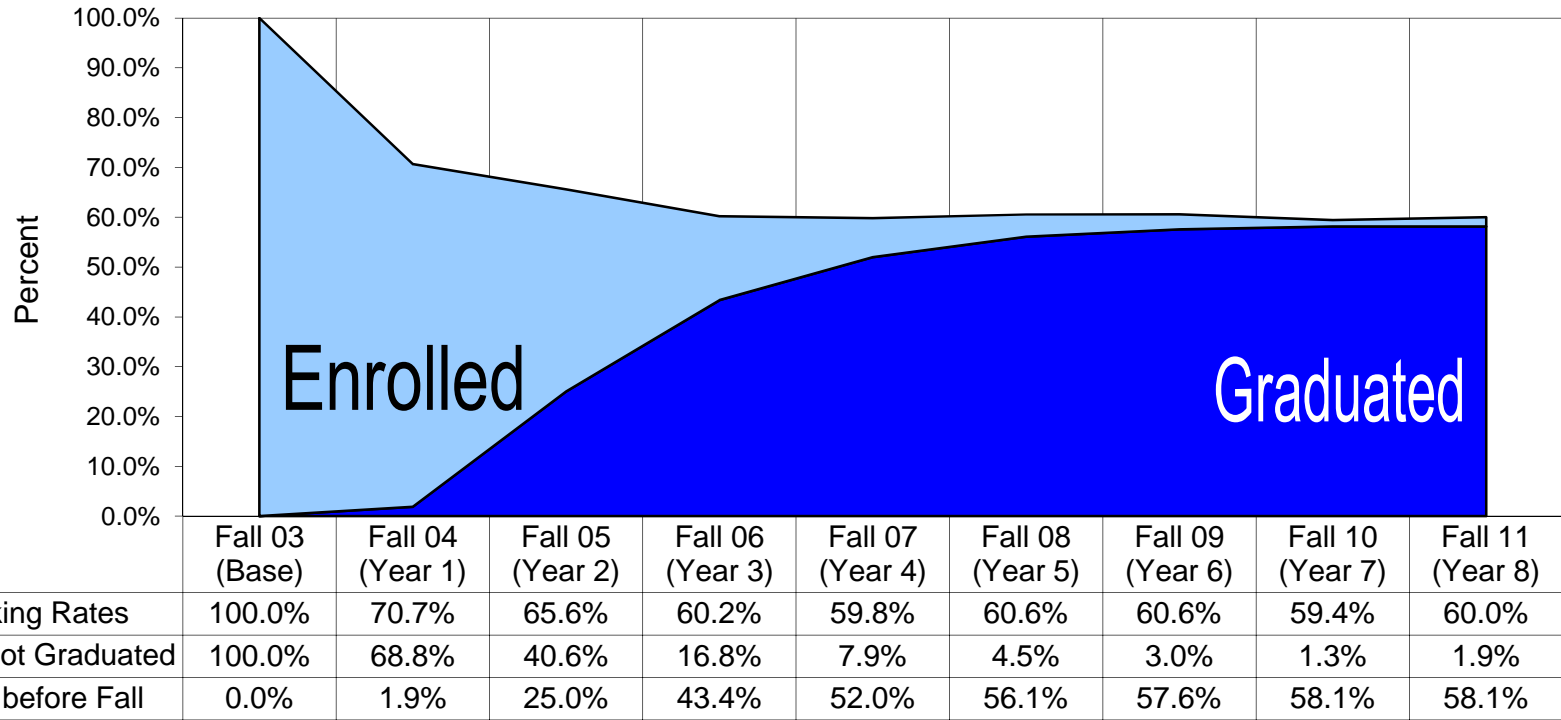

Fall 2003 First-Time Master's Degree Students

Cohort size: 535

Graduation and Tracking Rates

Stacked Area Graph: Fall-to-Fall Return Rates and Degrees Conferred before Fall Term

Years Tracked