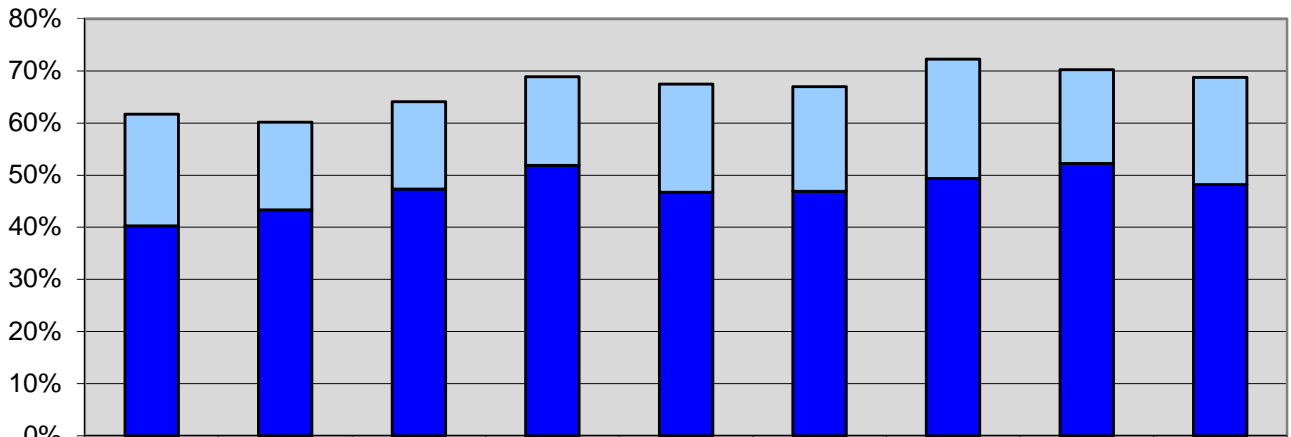

First-Time Master's Degree Students 3-Year Graduation and Retention Rates

Cohort	Fall 2002	Fall 2003	Fall 2004	Fall 2005	Fall 2006	Fall 2007	Fall 2008	Fall 2009	Fall 2010
Returned	21.5%	16.8%	16.8%	17.0%	20.8%	20.1%	22.9%	18.0%	20.6%
Graduated	40.2%	43.4%	47.3%	51.9%	46.7%	46.9%	49.4%	52.3%	48.2%