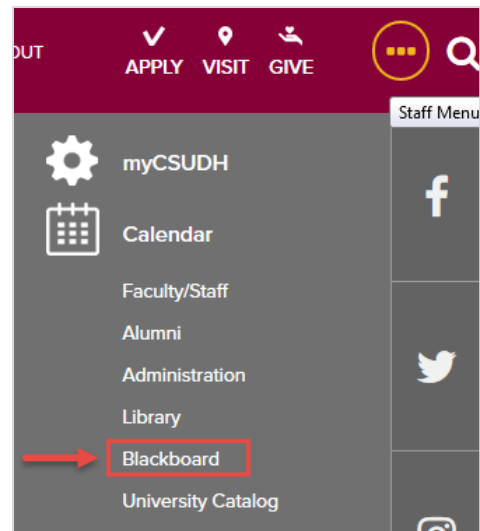

HOW DO I ACCESS BLACKBOARD?

There are three different ways to access Blackboard.

1. At [CSUDH's home page](#), click on the ellipsis icon  found on the upper-right.

When the drop-down menu appears, click **Blackboard**.

2. Navigate to Blackboard at <https://toro.csudh.edu>.
3. In [MyCSUDH](#), click the **Blackboard icon**. It is located on the left column under Launchpad.